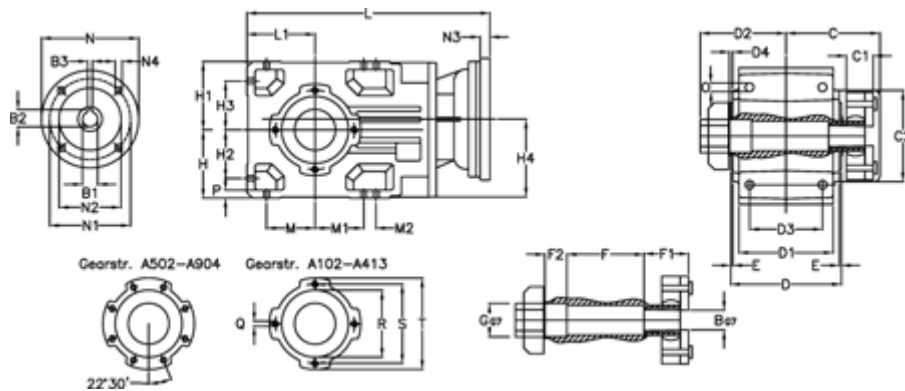

Article number: 296003510556220

Description: Bevel helical gearbox
A353QF30-105,5-P63B5

Measures

B = 30	D1 = 166	F2 = 53	L = 417.0	N3 = 4
B1 = 11	D2 = 80	G = 42	L1 = 100	N4 = M8x19
B2 = 12.8	D3 = 135	GA = 43	M = 73.0	O = 12.0
B3 = 4	d4 = 5.0	H = 100	M1 = 73.0	P = 11
C = 70.0	Description = A353 QF-xx P63 B5	H1 = 100	M2 = 11	Q = M10x17
C1 = 24	E = 3.5	H2 = 73.0	N = 140	R = 110
C2 = 90.0	F = 12.0	H3 = 73.0	N1 = 115	S = 130
D = 173	F1 = 48.0	H4 = 114.0	N2 = 95	T = 150